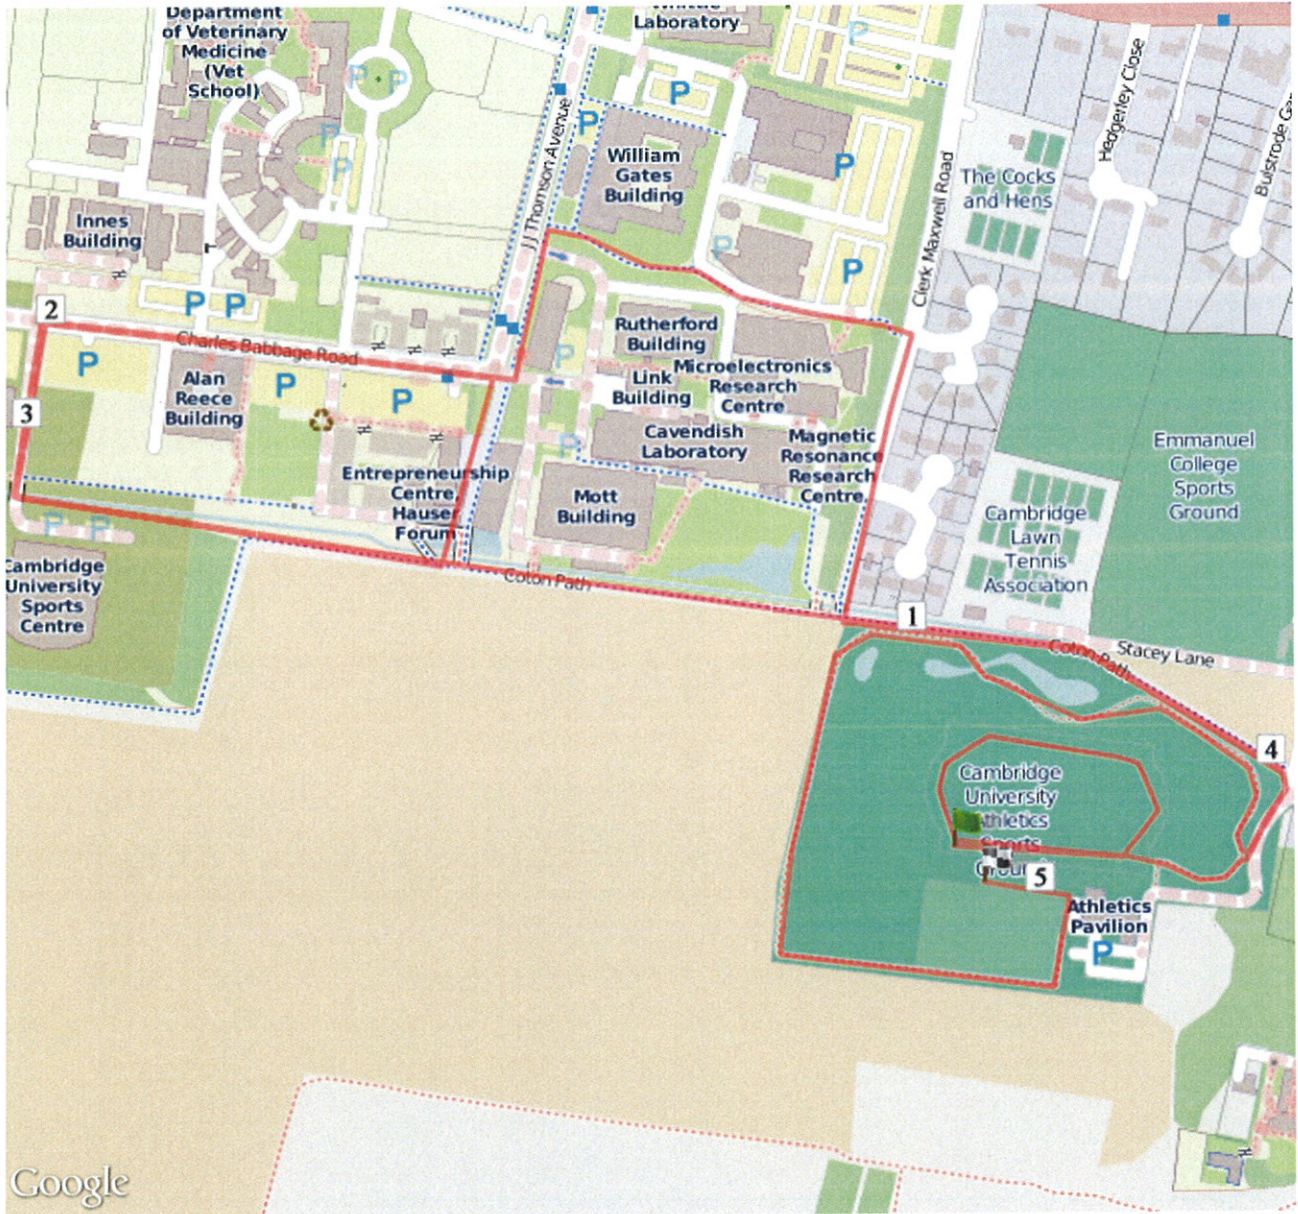

mapometer.com

KEVIN HENRY 5K C+C.

Max Height: 20m
 Min Height: 13m
 Total Asc: 26m
 Total Desc: 27m

Route Information

Name: C&C KH 5k
 Distance: 5.04 km

START AT 100 M LINE ON TRACK THEN 1 FULL LAP TO TAKE TO 500M - THEN OUT THROUGH GATE
 + PLEASE NOTE 2 LAPS IN THIS AREA.

mapometer.com

Max Height: 20m
Min Height: 13m
Total Asc: 26m
Total Desc: 27m

Route Information

Name: C&C KH 5k
Distance: 5.04 km