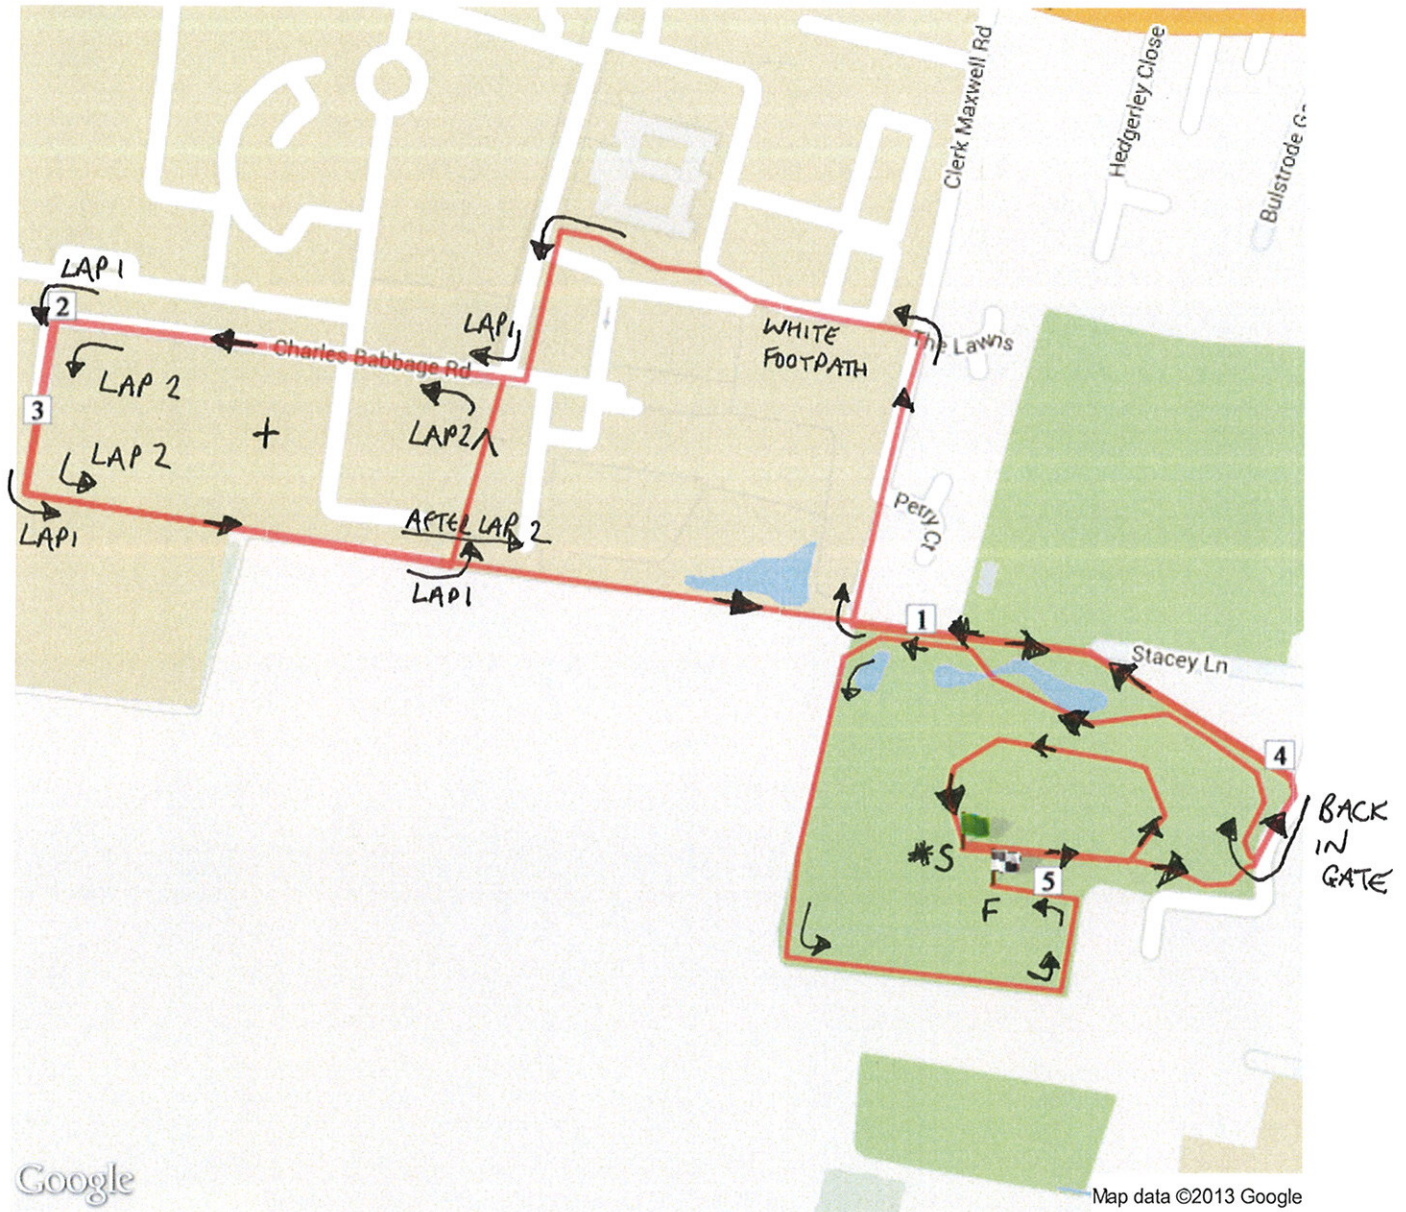

mapometer.com

KEVIN HENRY 5K C+C.

Max Height: 20m
 Min Height: 13m
 Total Asc: 26m
 Total Desc: 27m

Route Information

Name: C&C KH 5k
 Distance: 5.04 km

START AT 100 M LINE ON TRACK THEN 1 FULL LAP TO TAKE TO 500M - THEN OUT THROUGH GATE
 + PLEASE NOTE 2 LAPS IN THIS AREA.

mapometer.com

Max Height: 20m
Min Height: 13m
Total Asc: 26m
Total Desc: 27m

Route Information

Name: C&C KH 5k
Distance: 5.04 km